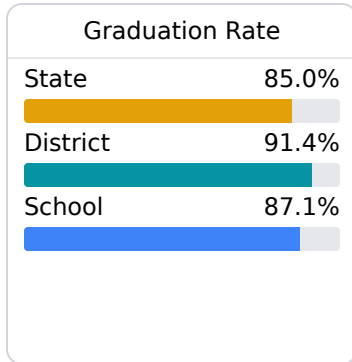

B Ridgeland High School Madison County School District

 586 Sunnybrook Road
Ridgeland, MS 39157

 Keith Fennell
Kfennell@madison-schools.com

Identified for **Additional Targeted Support and Improvement**

Due to the impact of COVID-19 on school closures in the 2019-20 school year and a waiver from the U.S. Department of Education, the Mississippi Department of Education (MDE) has no assessment and accountability data to report for the 2019-20 school year.