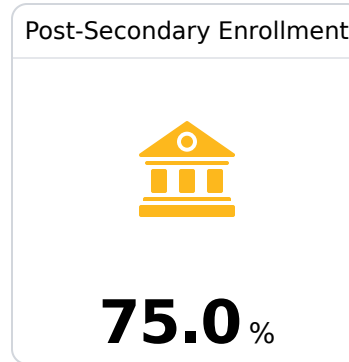

B Ridgeland High School Madison County School District

 586 Sunnybrook Road
Ridgeland, MS 39157

 Keith Fennell
Kfennell@madison-schools.com

Identified for **Additional Targeted Support and Improvement**

Due to the impact of COVID-19 on school closures in the 2019-20 school year and a waiver from the U.S. Department of Education, the Mississippi Department of Education (MDE) has no assessment and accountability data to report for the 2019-20 school year.