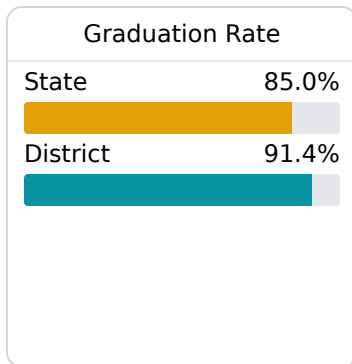

Madison County School District

Ridgeland, MS

476 Highland Colony Parkway
Ridgeland, MS 39157

Charlotte Seals
cseals@madison-schools.com

Due to the impact of COVID-19 on school closures in the 2019-20 school year and a waiver from the U.S. Department of Education, the Mississippi Department of Education (MDE) has no assessment and accountability data to report for the 2019-20 school year.