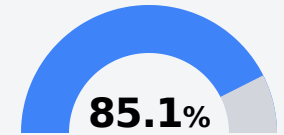

Teacher Data

922.0

Teachers

Experienced Teachers