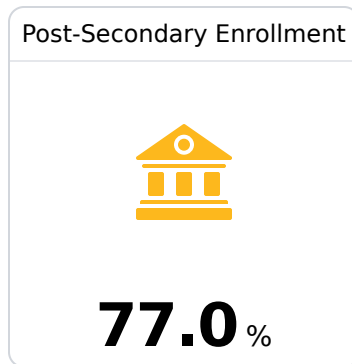

Madison County School District

Ridgeland, MS

476 Highland Colony Parkway
Ridgeland, MS 39157

Charlotte Seals
cseals@madison-schools.com

Due to the impact of COVID-19 on school closures in the 2019-20 school year and a waiver from the U.S. Department of Education, the Mississippi Department of Education (MDE) has no assessment and accountability data to report for the 2019-20 school year.