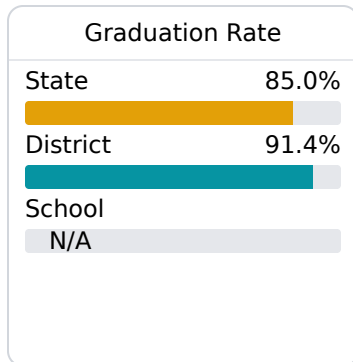

A Germantown Middle School

Madison County School District

439 Calhoun Station Parkway
Madison, MS 39110

Chris Perritt
cperritt@madison-schools.com

Identified for **Additional Targeted Support and Improvement**

Due to the impact of COVID-19 on school closures in the 2019-20 school year and a waiver from the U.S. Department of Education, the Mississippi Department of Education (MDE) has no assessment and accountability data to report for the 2019-20 school year.

Teacher Data

63.5

Teachers

79.0%

Experienced Teachers

4.5%

Provisional Teachers

99.9%

In-Field Teachers