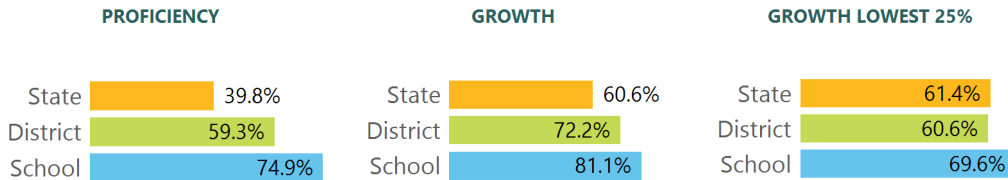

SCHOOL ACCOUNTABILITY GRADE COMPONENTS

Mississippi's accountability system assigns "A" through "F" letter grades for schools and districts. Grades are based on student achievement, student growth, student participation in testing, and other academic measures.

Math

Measurements of student performance on the statewide math assessment.

English

Measurements of student performance on the statewide English language arts (ELA) assessment.

Other Measures

Other measurements of student performance that factor into the accountability grade.