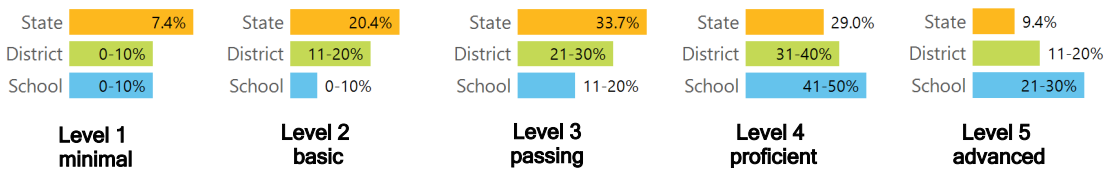

Math

Measurements of student performance on the statewide math assessment.

English

Measurements of student performance on the statewide English language arts (ELA) assessment.

Other Measures

Other measurements of student performance that factor into the accountability grade.

TEACHER DATA

62.0

Teachers

Experienced Teachers

Provisional Teachers

In-field Teachers

DETAILED ASSESSMENT AND OTHER DATA

Student Performance

The following information shows each level of student performance on statewide assessments.

MATH

ENGLISH

SCIENCE

Assessment Participation

Discipline

OTHER DATA

8.0%