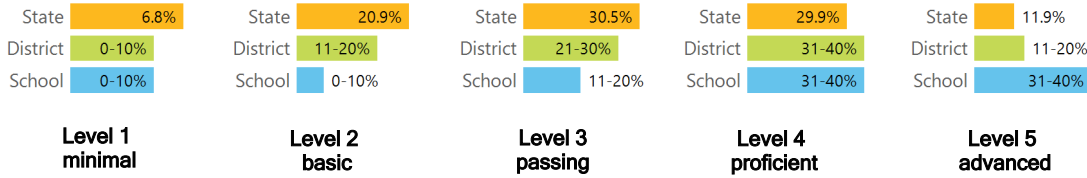

TEACHER DATA

62.0

Teachers

Experienced Teachers

Provisional Teachers

In-field Teachers

DETAILED ASSESSMENT AND OTHER DATA

Student Performance

The following information shows each level of student performance on statewide assessments.

MATH

ENGLISH

SCIENCE

Assessment Participation

Discipline

OTHER DATA

8.0%