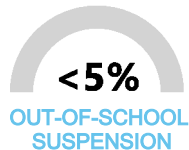

The following information shows each level of student performance on statewide assessments.

MATH

ENGLISH

SCIENCE

Assessment Participation

Discipline

OTHER DATA

8.0%