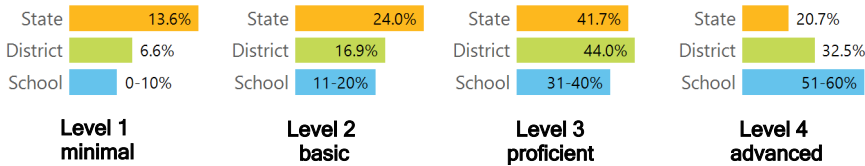

TEACHER DATA

62.0

Teachers

Experienced Teachers

Provisional Teachers

In-field Teachers

DETAILED ASSESSMENT AND OTHER DATA

Student Performance

The following information shows each level of student performance on statewide assessments.

MATH

ENGLISH

SCIENCE

Assessment Participation

Discipline

OTHER DATA

8.0%