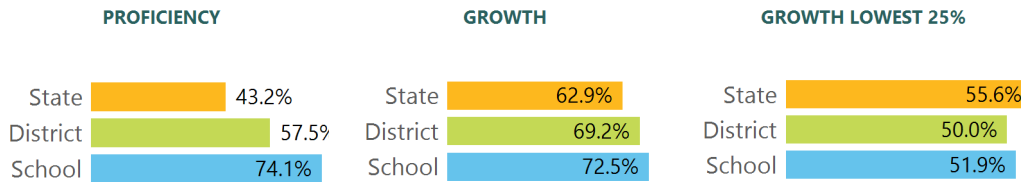

School Report Card 2017 - 2018

For more detailed information, please visit <http://msrc.mdek12.org>.

Madison Station Elementary School Madison County School District

Grade

A

459 Reunion Parkway
Madison, MS 39110
Martha Hanna
mhanna@madison-schools.com

SCHOOL ACCOUNTABILITY GRADE COMPONENTS

Mississippi's accountability system assigns "A" through "F" letter grades for schools and districts. Grades are based on student achievement, student growth, student participation in testing, and other academic measures.

Math

Measurements of student performance on the statewide math assessment.

English

Measurements of student performance on the statewide English language arts (ELA) assessment.