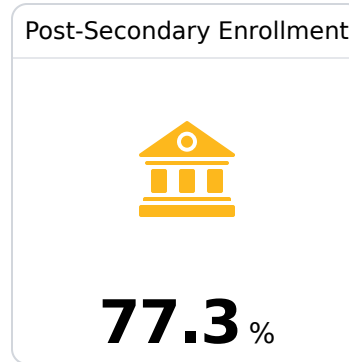

A Madison Central High School

Madison County School District

1417 Highland Colony Parkway
Madison, MS 39110

Sean Brewer
sbrewer@madison-schools.com

Identified for **Additional Targeted Support and Improvement**

Due to the impact of COVID-19 on school closures in the 2019-20 school year and a waiver from the U.S. Department of Education, the Mississippi Department of Education (MDE) has no assessment and accountability data to report for the 2019-20 school year.

Teacher Data

89.2

Teachers

87.5%

Experienced Teachers

0.9%

Provisional Teachers

98.9%

In-Field Teachers