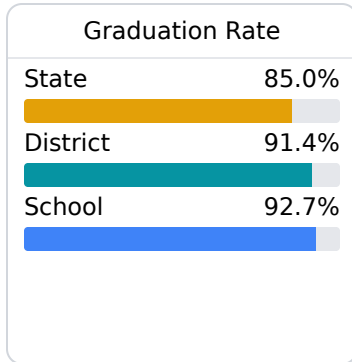

A Madison Central High School

Madison County School District

1417 Highland Colony Parkway
Madison, MS 39110

Sean Brewer
sbrewer@madison-schools.com

Identified for **Additional Targeted Support and Improvement**

Due to the impact of COVID-19 on school closures in the 2019-20 school year and a waiver from the U.S. Department of Education, the Mississippi Department of Education (MDE) has no assessment and accountability data to report for the 2019-20 school year.

Teacher Data

89.2

Teachers

87.5%

Experienced Teachers

0.9%

Provisional Teachers

98.9%

In-Field Teachers