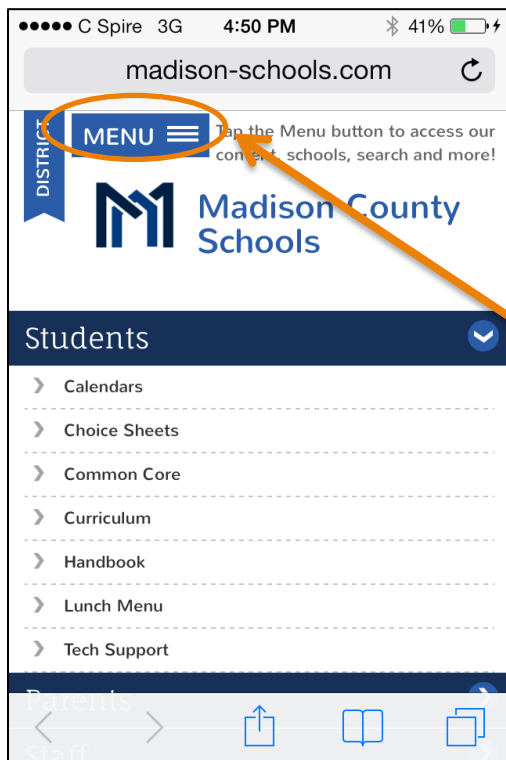

New Website Mobile Phone Instructions

Steps for navigation to **Teachers** and other Channels option on a smartphone:

STEP 1:

To get to the Madison Central site, click on the **MENU** and **Select a School**