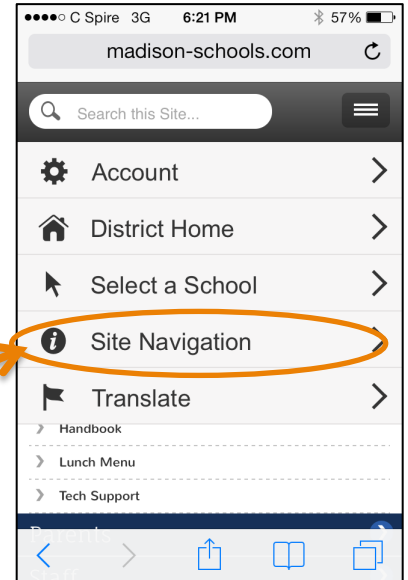

STEP 2:

To get to the navigation menu including the Teachers option, select **MENU**, then select **Site Navigation**