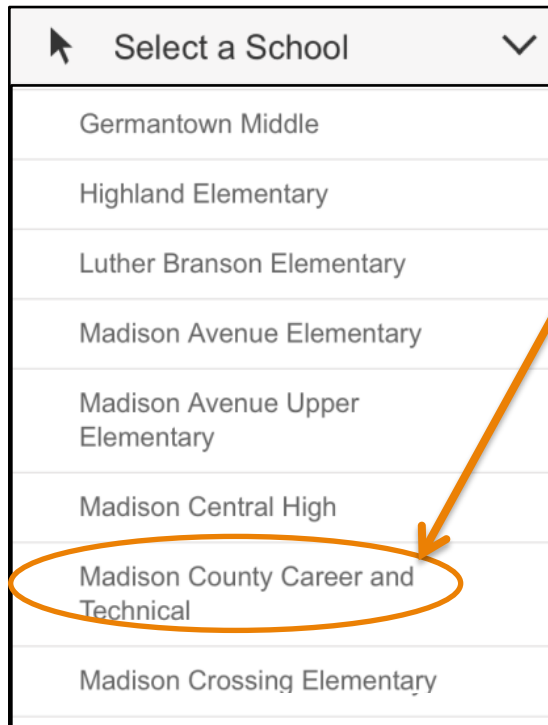

New Website Mobile Phone Instructions

Steps for navigation to **Teachers** and other Channels option on a smartphone:

STEP 1:

To get to the Madison Central site, click on the **MENU** and **Select a School**