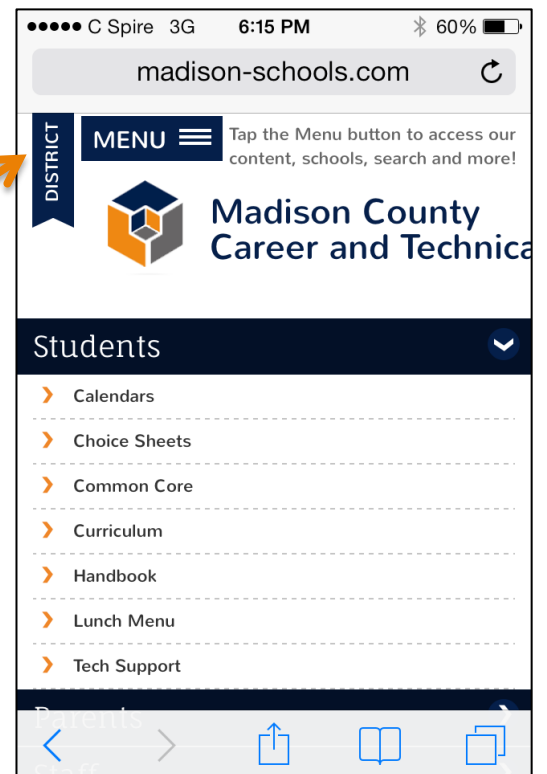

New Website Mobile Phone Instructions

Steps for navigation to **Teachers** and other Channels option on a smartphone:

STEP 1:

To get to the Madison Central site, click on the **MENU** and **Select a School**